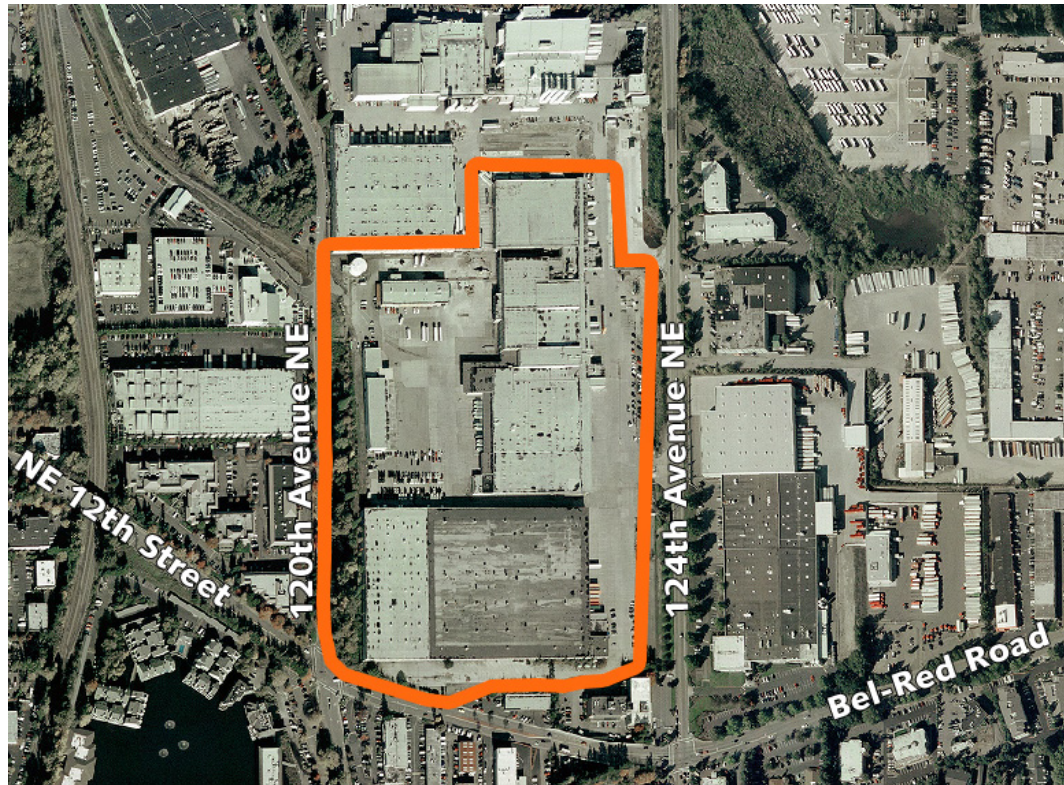

## Bellevue Distribution Center

1224 124th Ave NE  
Bellevue, WA

One space available

Up to 61,000 SF of warehouse  
or potential cold storage, with  
up to 12 dock high doors,  
available now

Very competitive lease rates

Central Bellevue location with  
easy access to I-405, SR-520  
and I-90

See site plan on reverse

### Location

## Bellevue Distribution Center