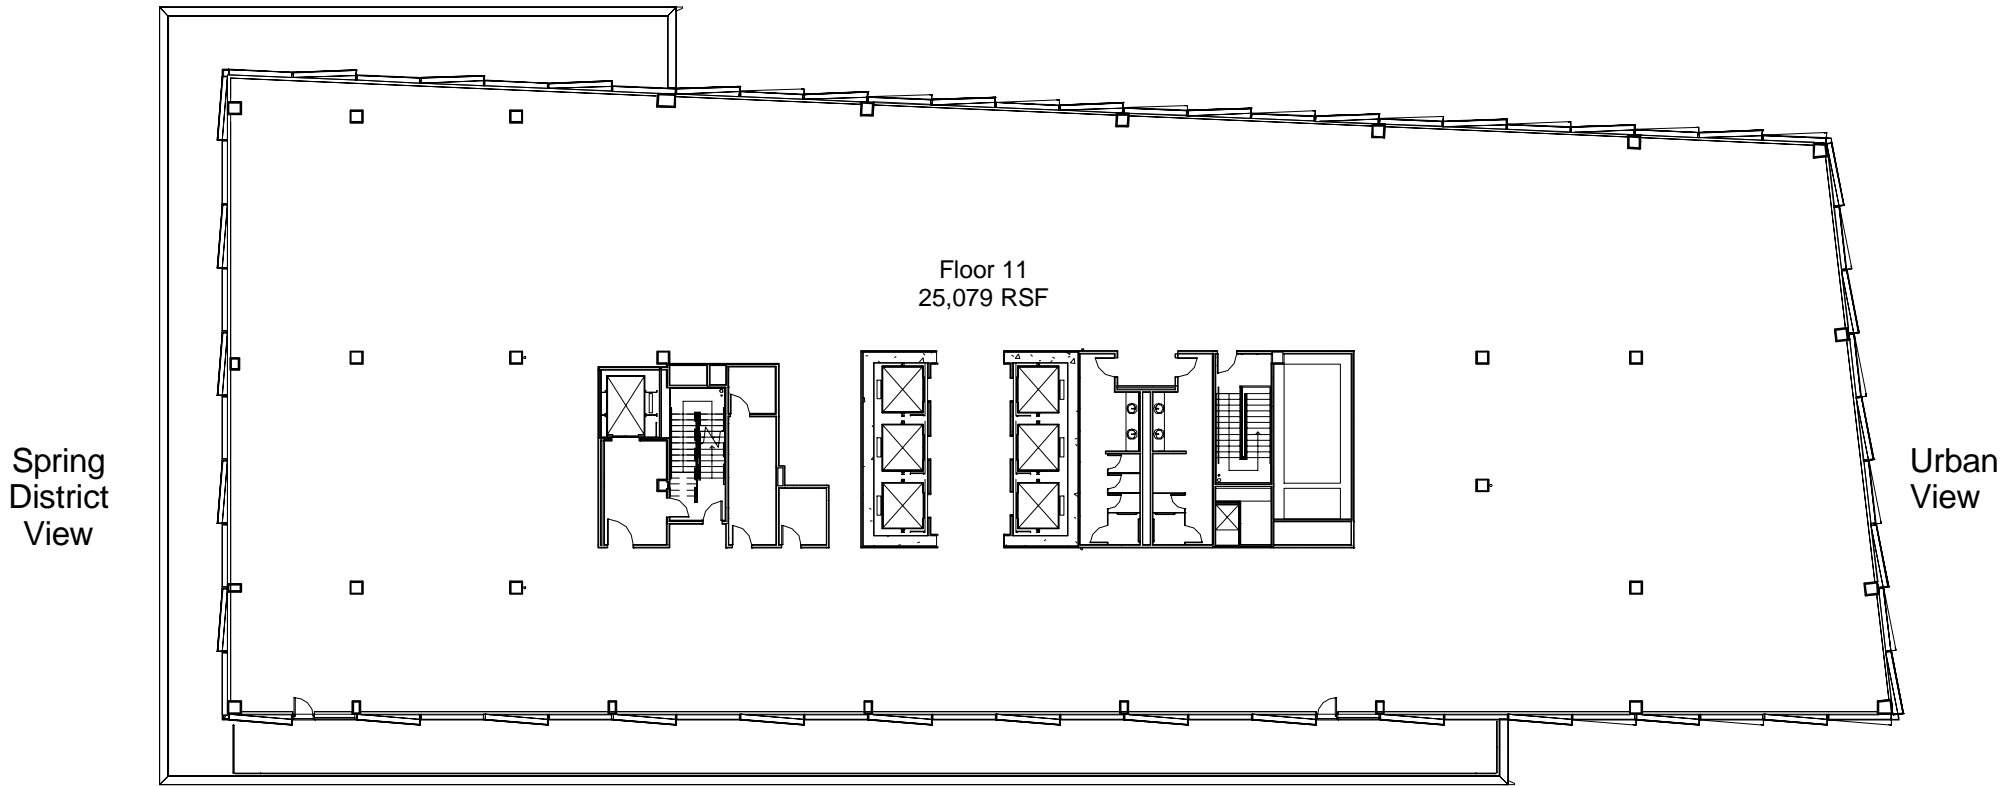

Views to the Cascade Mountains

Views to Mt. Rainier

Panoramic Vista

Views to Lake Washington & Downtown Seattle

Views to Downtown Bellevue

Floor Plan

Block 16 Floor 11
25,079 RSF
124th Ave NE & NE 12th St. Bellevue, WA 98005