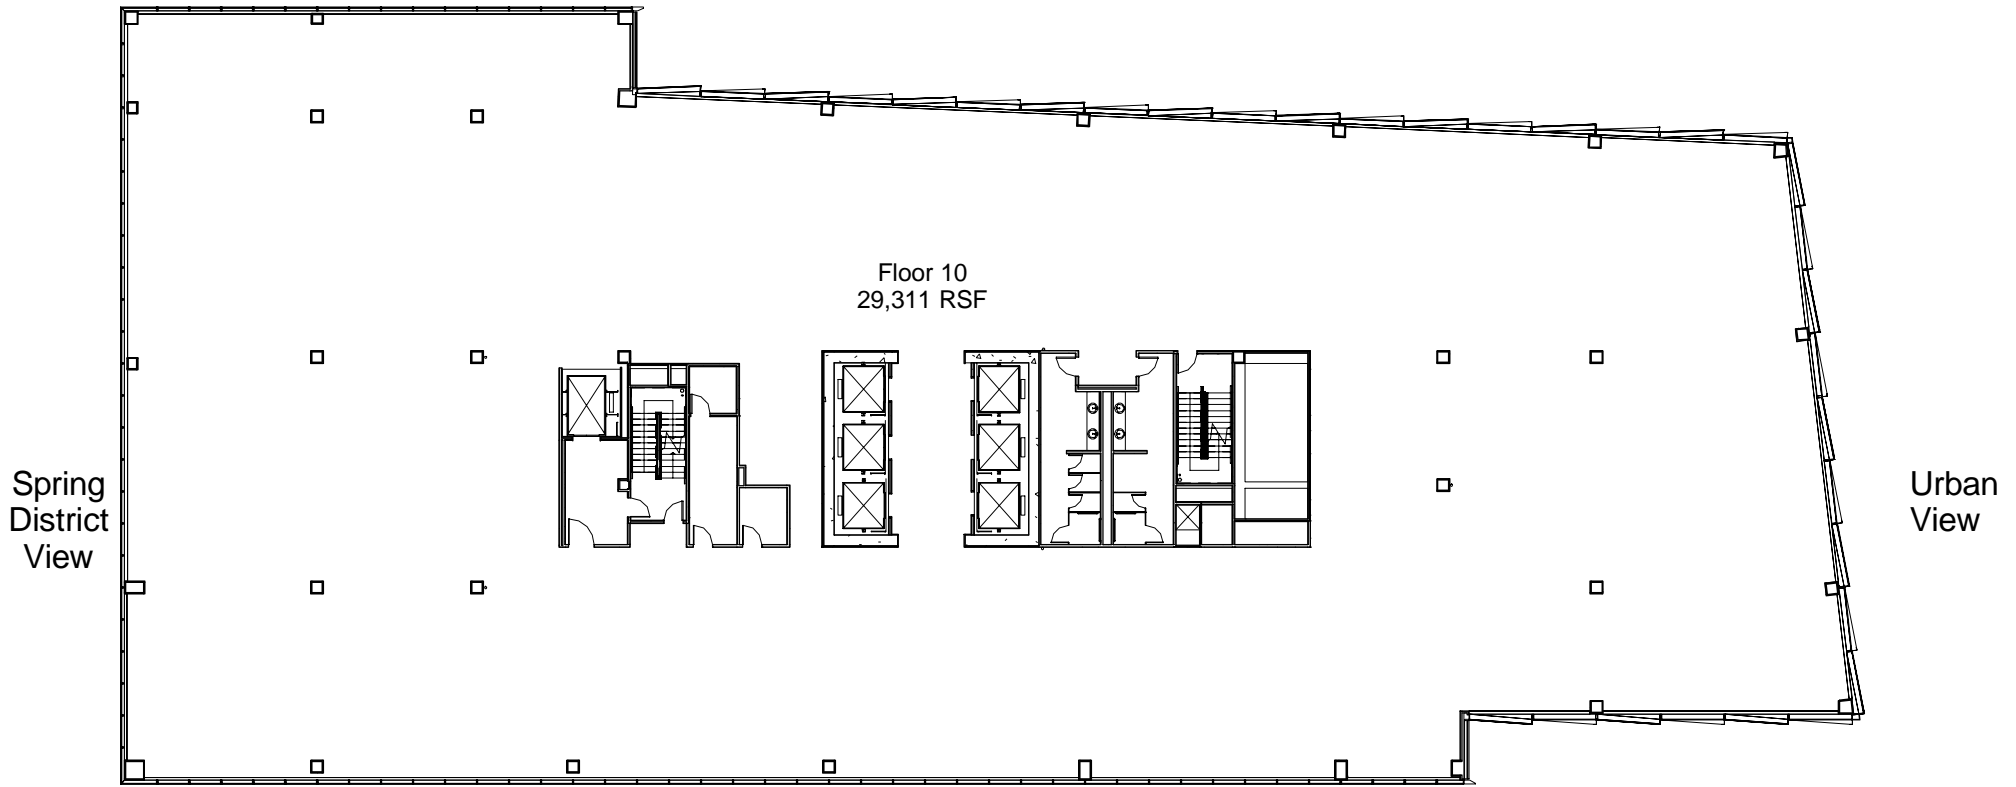

Views to the Cascade Mountains

Views to Mt. Rainier

Panoramic Vista

Views to Lake Washington & Downtown Seattle

Views to Downtown Bellevue

Floor Plan

Block 16 Floor 10
29,311 RSF
124th Ave NE & NE 12th St. Bellevue, WA 98005