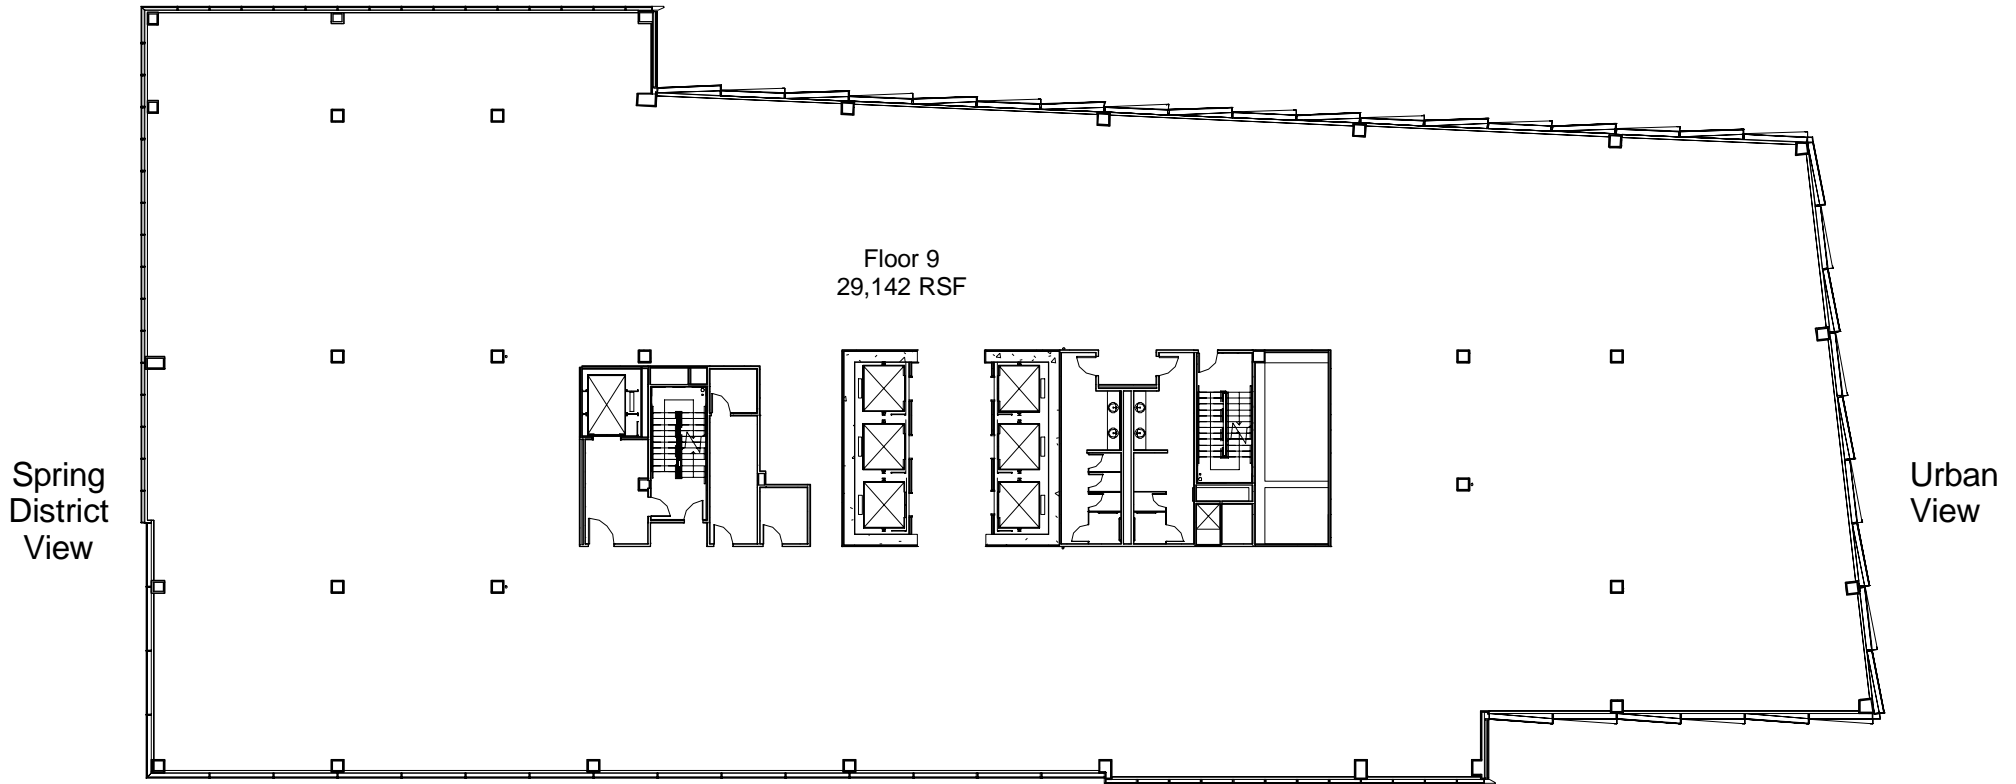

Views to the Cascade Mountains

Views to Mt. Rainier

Floor 9  
29,142 RSF

Spring District View

Urban View

Panoramic Vista

Views to Lake Washington & Downtown Seattle

Views to Downtown Bellevue

Floor Plan

Block 16 Floor 9  
29,142 RSF  
124th Ave NE & NE 12th St. Bellevue, WA 98005