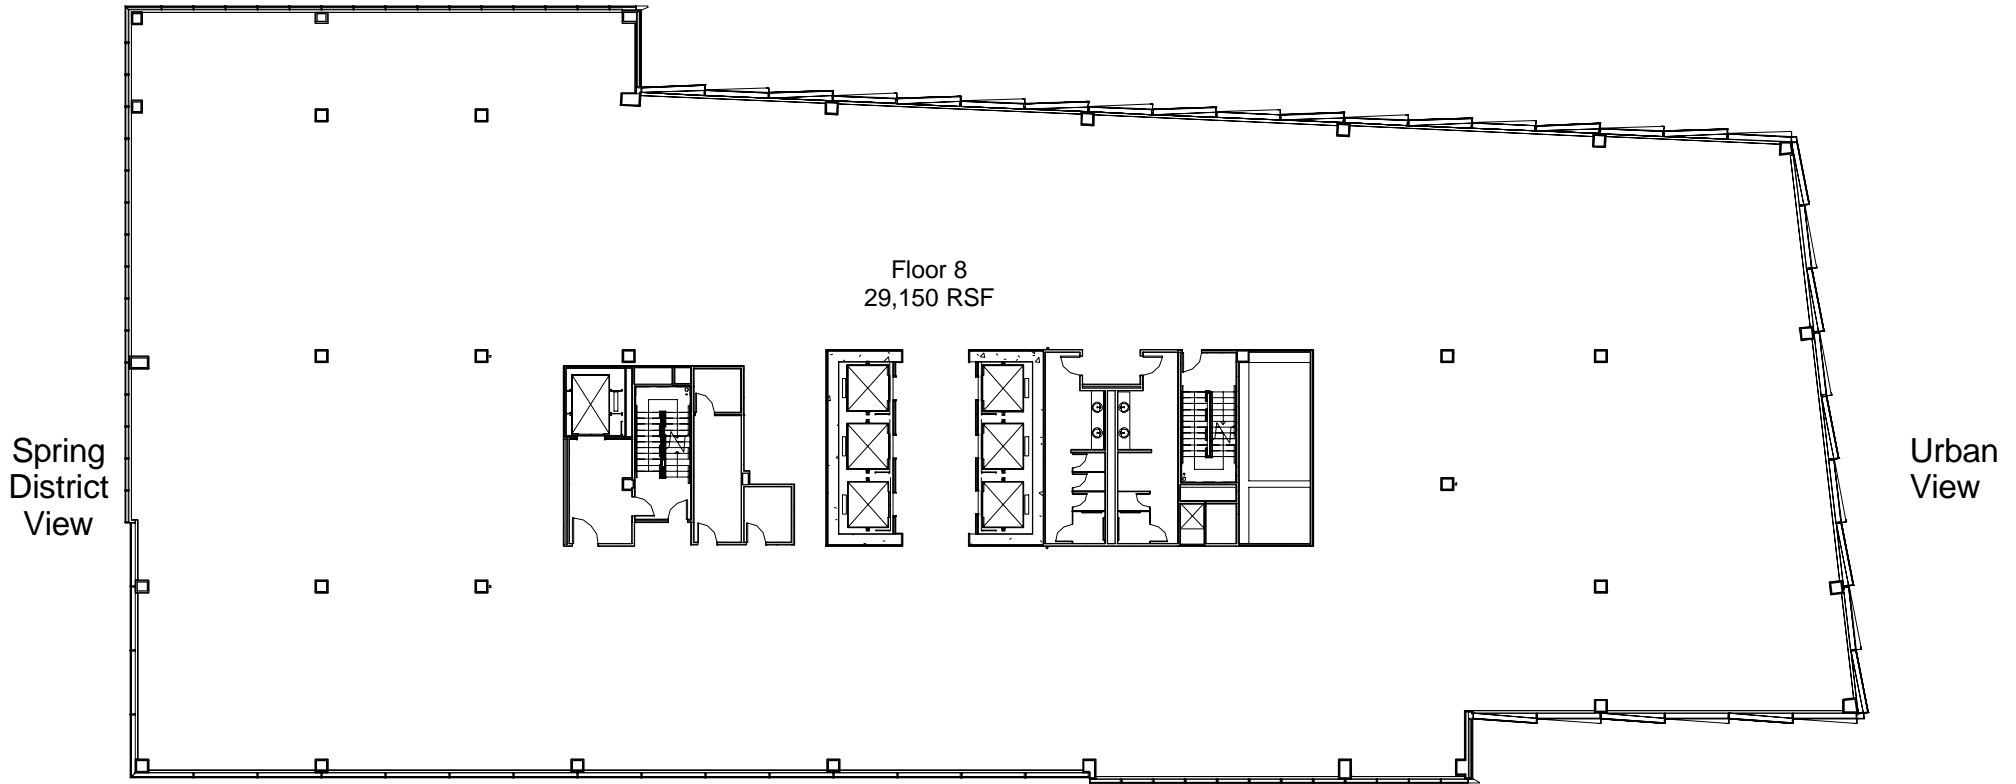

Views to the Cascade Mountains

Views to Mt. Rainier

Panoramic Vista

Views to Lake Washington & Downtown Seattle

Views to Downtown Bellevue

Floor Plan
 Block 16 Floor 8
 29,150 RSF
 124th Ave NE & NE 12th St. Bellevue, WA 98005