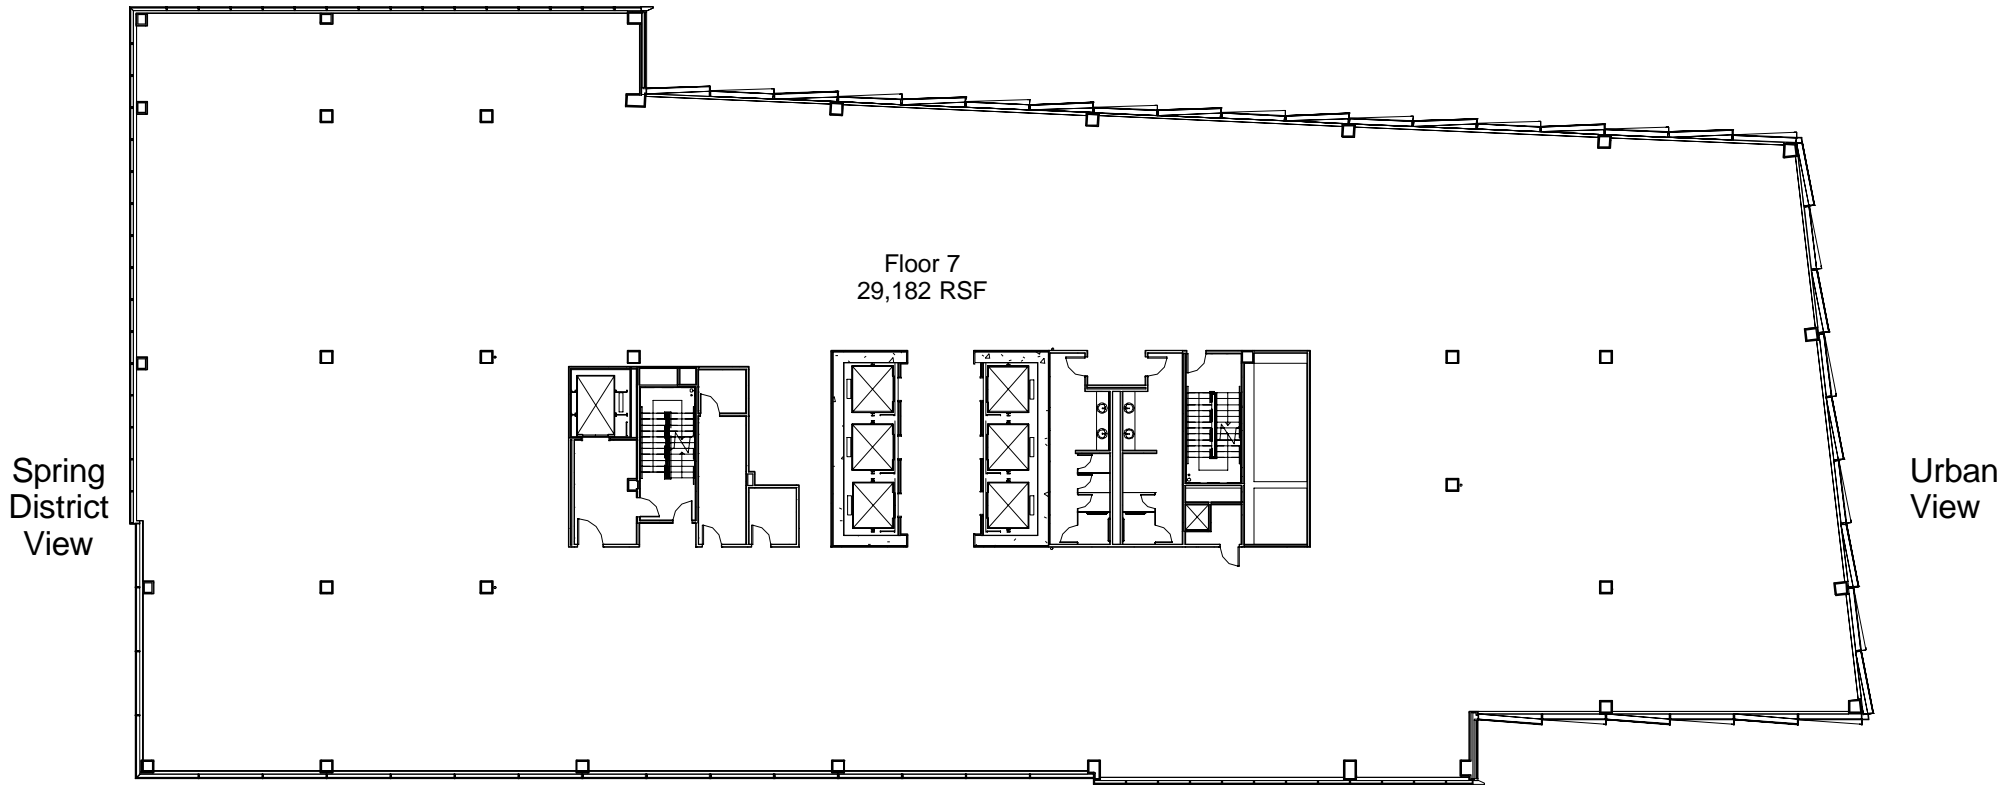

Views to the Cascade Mountains

Views to Mt. Rainier

Panoramic Vista

Views to Lake Washington & Downtown Seattle

Views to Downtown Bellevue

Floor Plan
 Block 16 Floor 7
 29,182 RSF
 124th Ave NE & NE 12th St. Bellevue, WA 98005