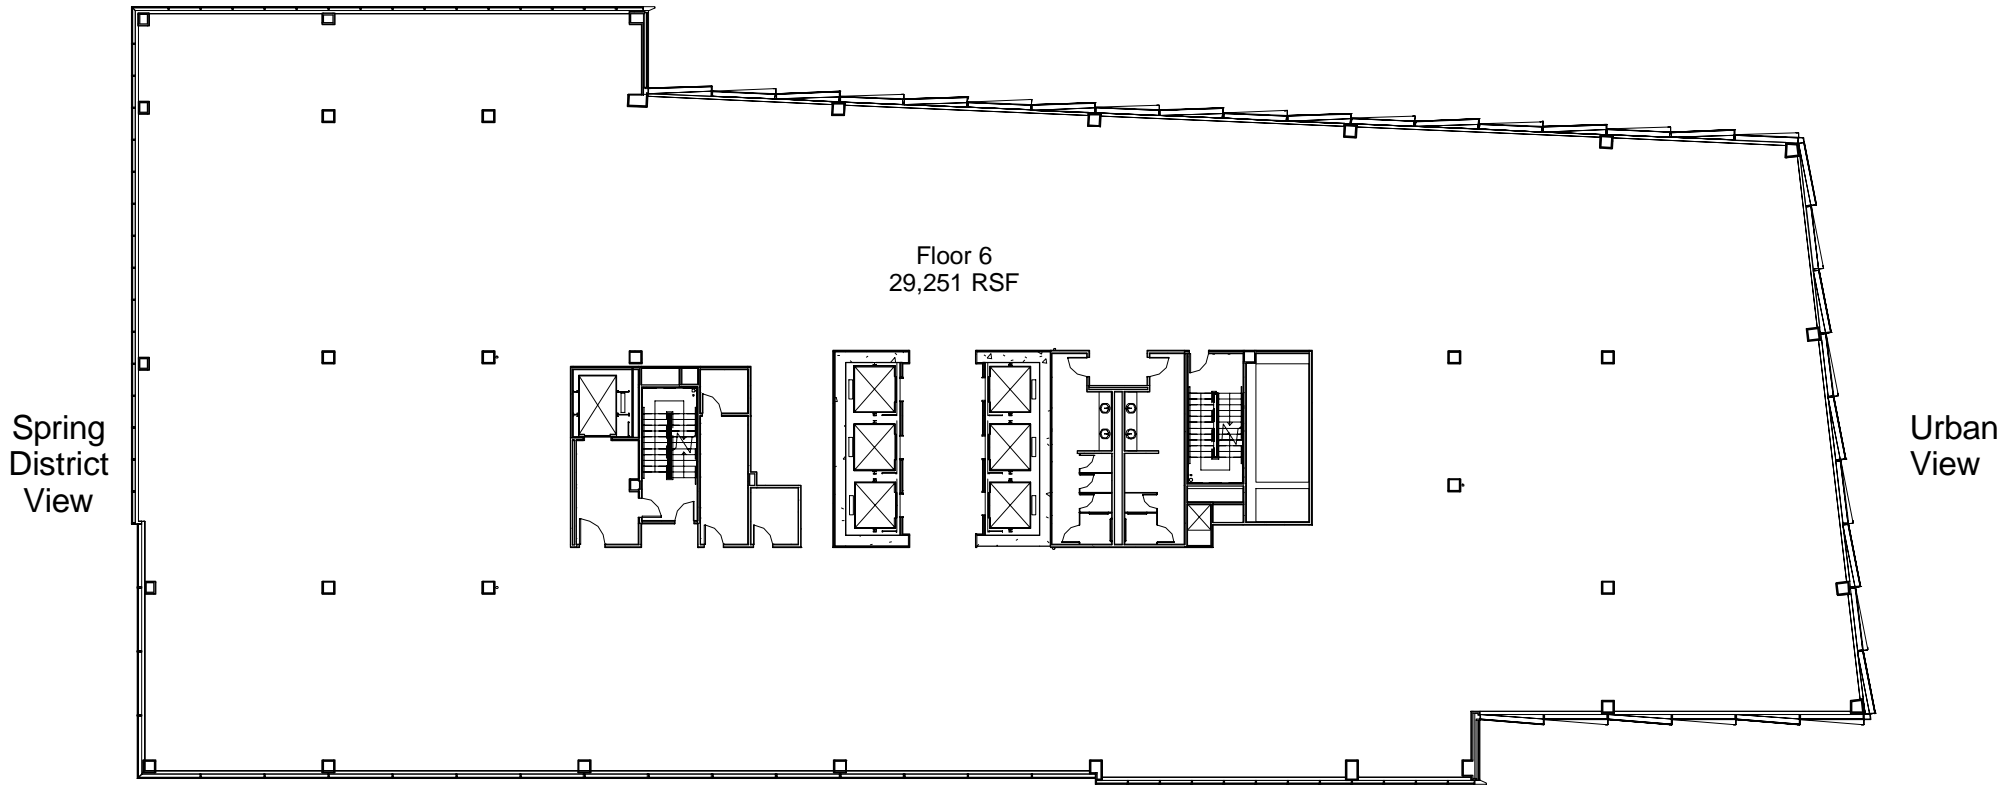

Views to the Cascade Mountains

Views to Mt. Rainier

Panoramic Vista

Views to Lake Washington & Downtown Seattle

Views to Downtown Bellevue

Floor Plan

Block 16 Floor 6  
29,251 RSF  
124th Ave NE & NE 12th St. Bellevue, WA 98005