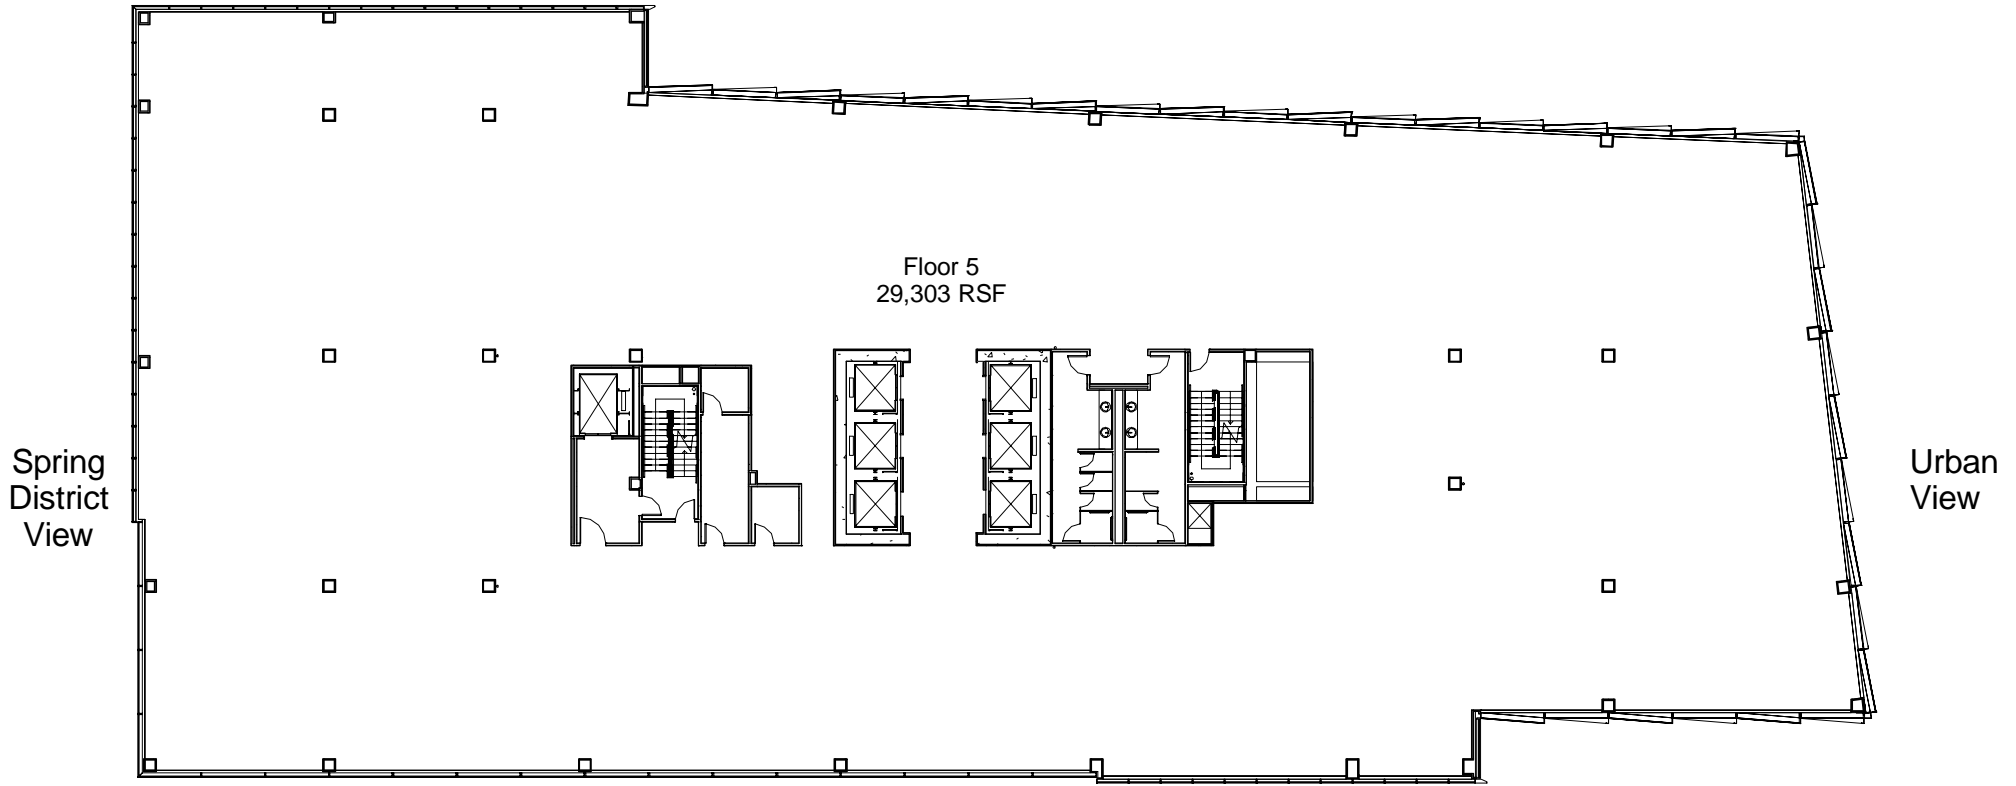

Views to the Cascade Mountains

Views to Mt. Rainier

Spring District View

Urban View

Floor 5  
29,303 RSF

Panoramic Vista

Views to Lake Washington &  
Downtown Seattle

Views to Downtown Bellevue

### Floor Plan

Block 16 Floor 5  
29,303 RSF  
124th Ave NE & NE 12th St. Bellevue, WA 98005