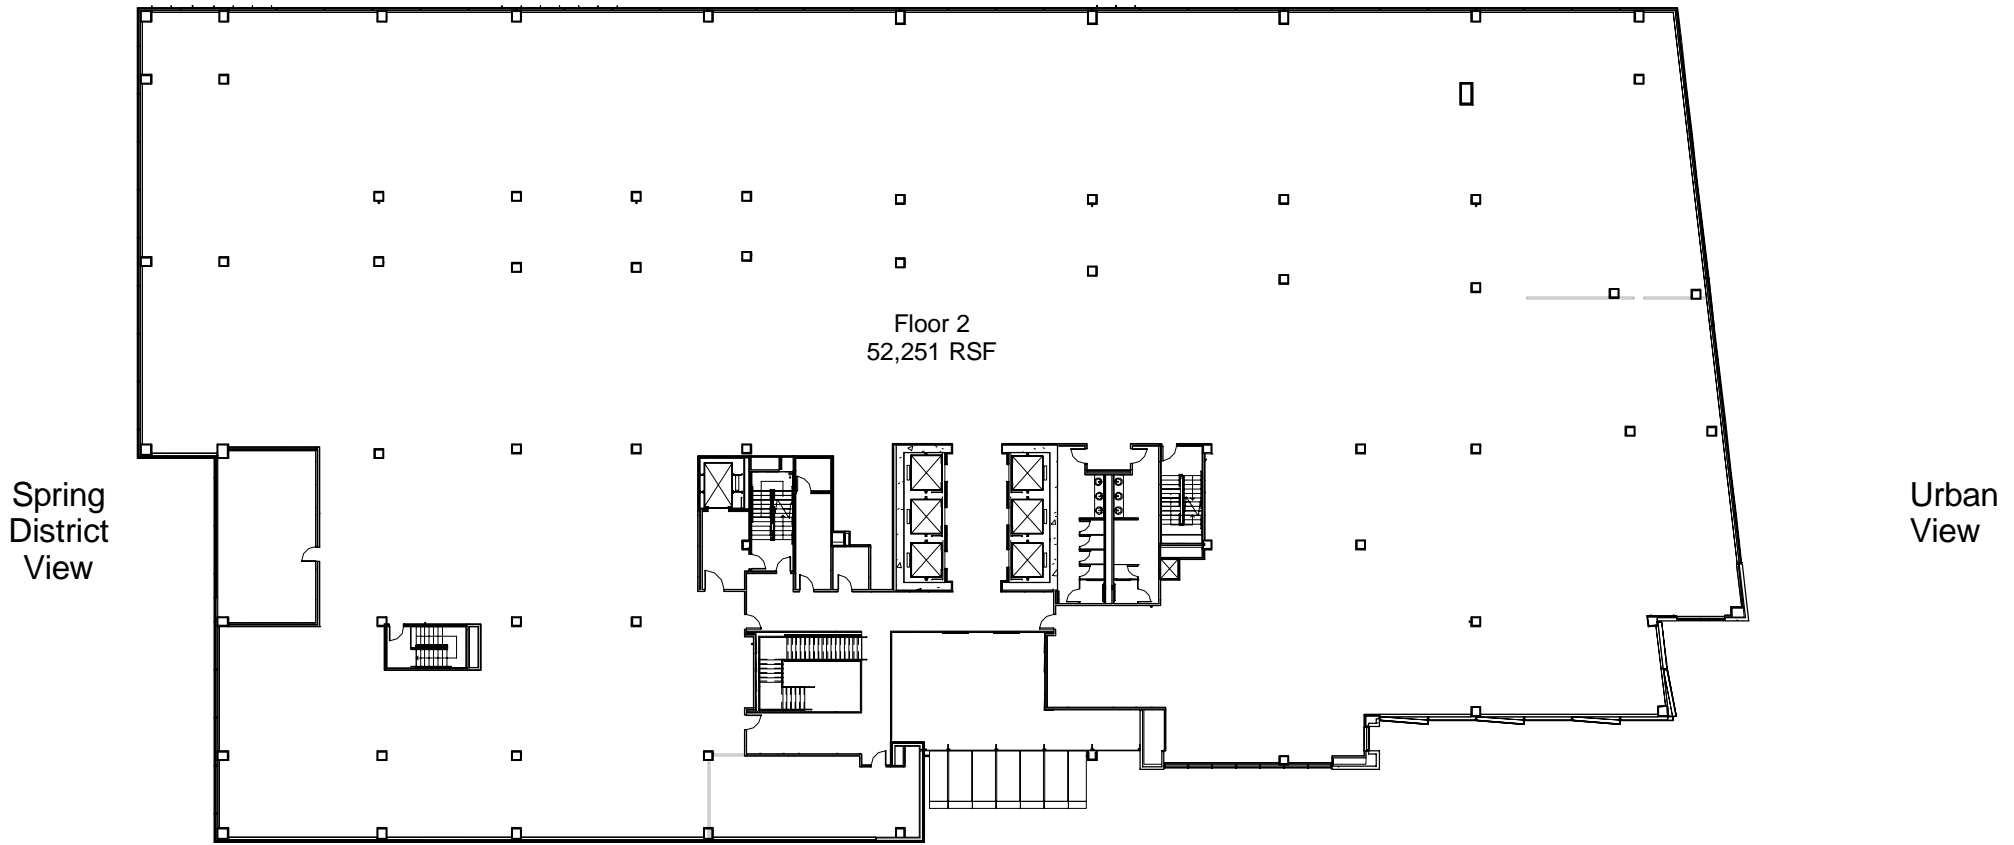

Views to the Cascade Mountains

Views to Mt. Rainier

Panoramic Vista

Views to Lake Washington & Downtown Seattle

Views to Downtown Bellevue

Floor Plan

Block 16 Floor 2  
52,251 RSF  
124th Ave NE & NE 12th St. Bellevue, WA 98005