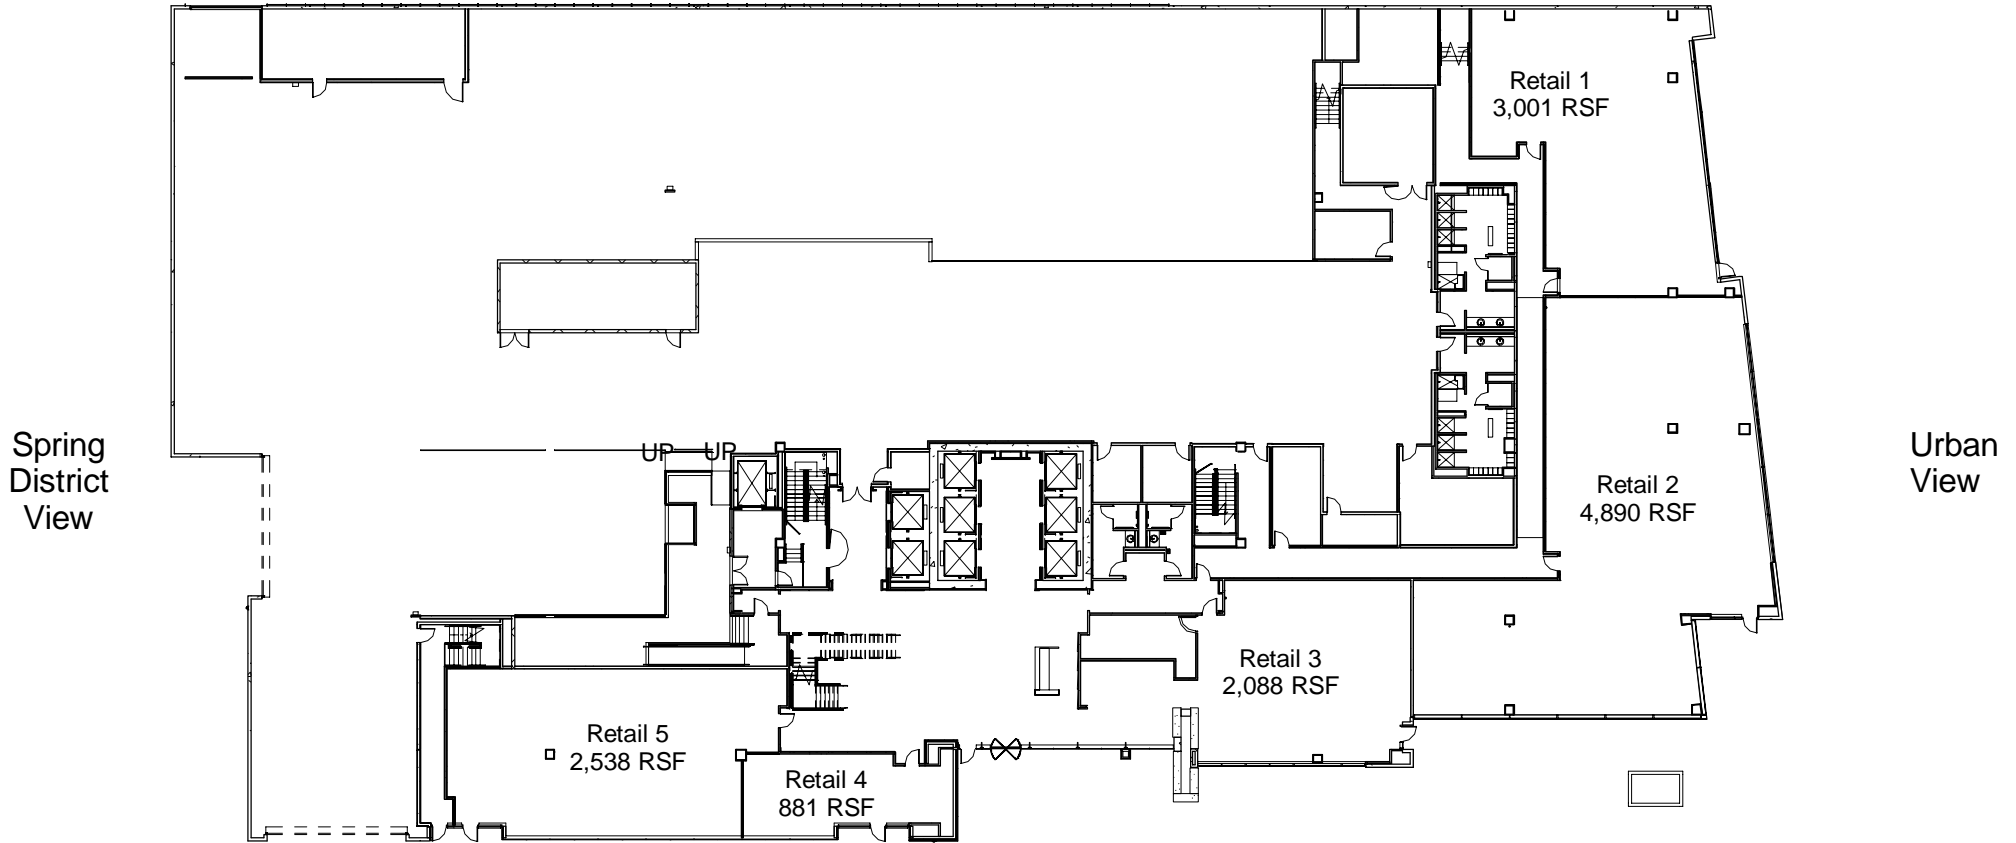

Views to the Cascade Mountains

Views to Mt. Rainier

Panoramic Vista

Views to Lake Washington & Downtown Seattle

Views to Downtown Bellevue

Floor Plan

Block 16 Floor 1  
13,398 RSF  
124th Ave NE & NE 12th St. Bellevue, WA 98005