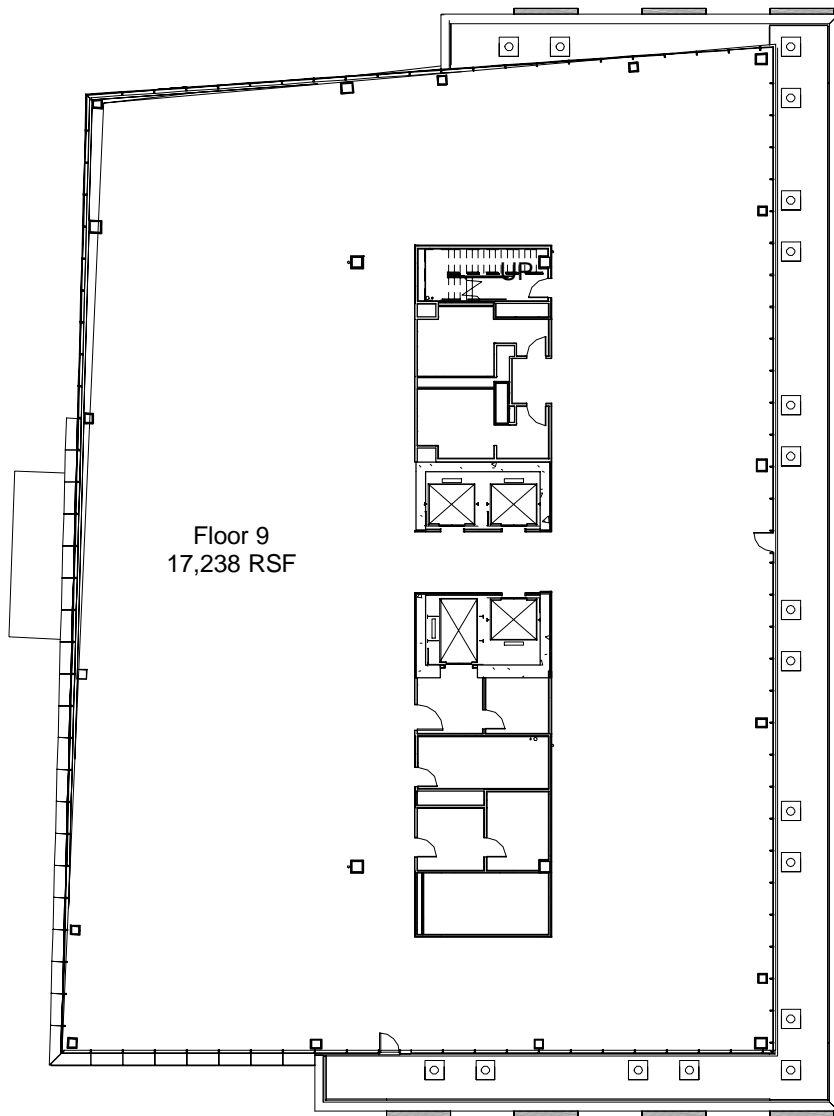

Views to Cascade Mountains

Views to Mt. Rainier

Spring District
View

Urban View

Panoramic Vista

Views to Lake Washington &
Downtown Seattle

Views to Downtown Bellevue

Floor Plan

Block 24 Floor 9
17,238 RSF
124th Ave NE & NE 12th St. Bellevue, WA 98005