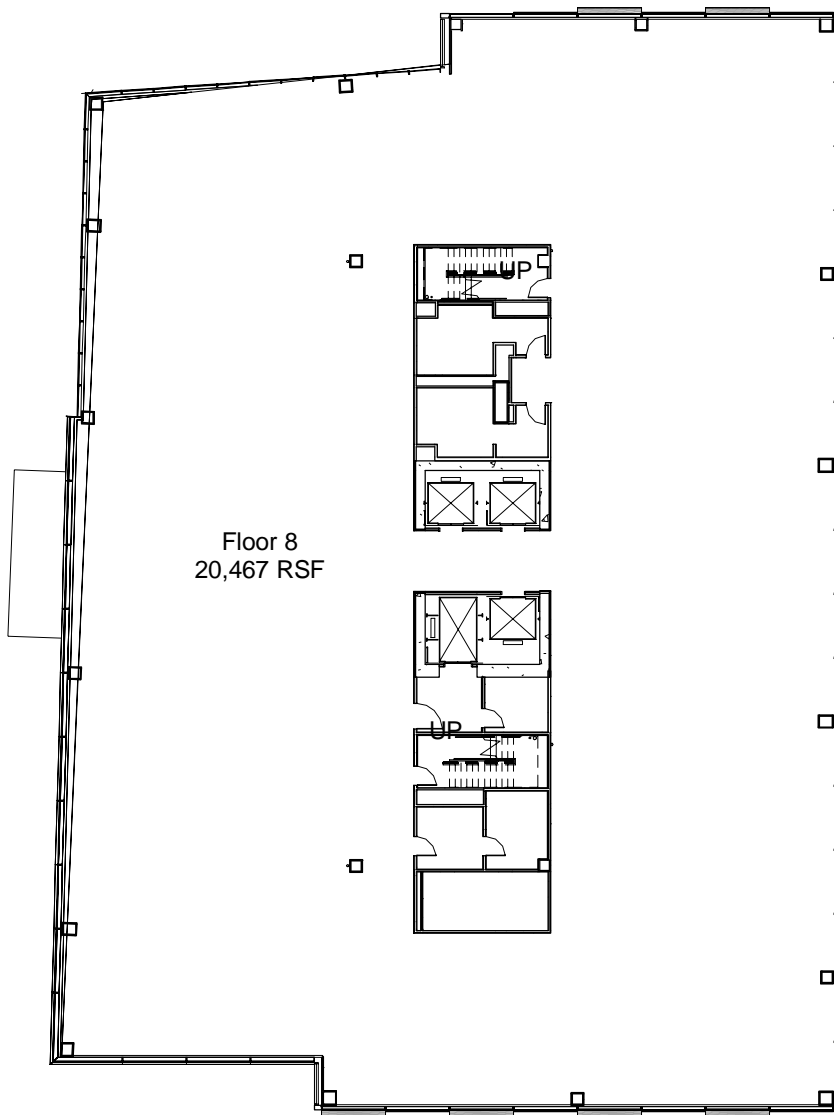

Views to Cascade Mountains

Views to Mt. Rainier

Spring District  
View

Urban View

Panoramic Vista

Views to Lake Washington &  
Downtown Seattle

Views to Downtown Bellevue

### Floor Plan

Block 24 Floor 8  
20,467 RSF  
124th Ave NE & NE 12th St. Bellevue, WA 98005

THE  
SPRING  
DISTRICT