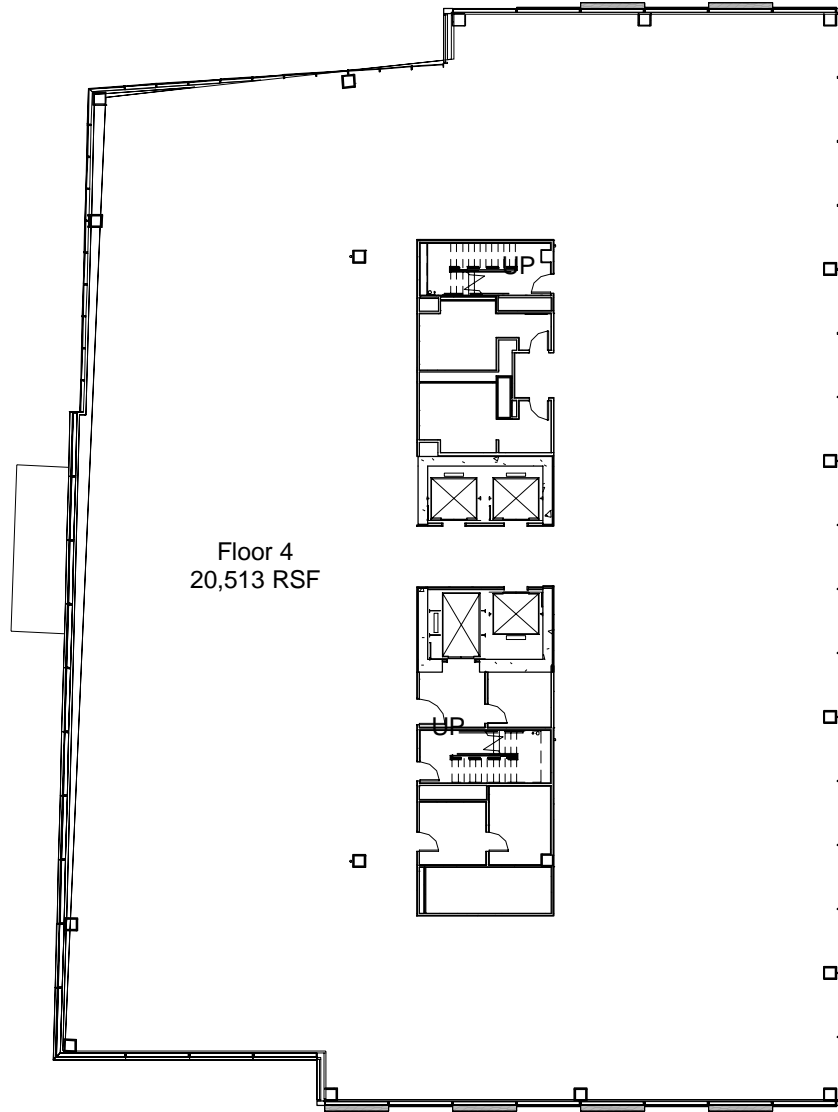

Views to Cascade Mountains

Views to Mt. Rainier

Spring District View

Urban View

Panoramic Vista

Views to Lake Washington & Downtown Seattle

Views to Downtown Bellevue

Floor Plan

Block 24 Floor 4  
20,513 RSF  
124th Ave NE & NE 12th St. Bellevue, WA 98005

THE  
SPRING  
DISTRICT