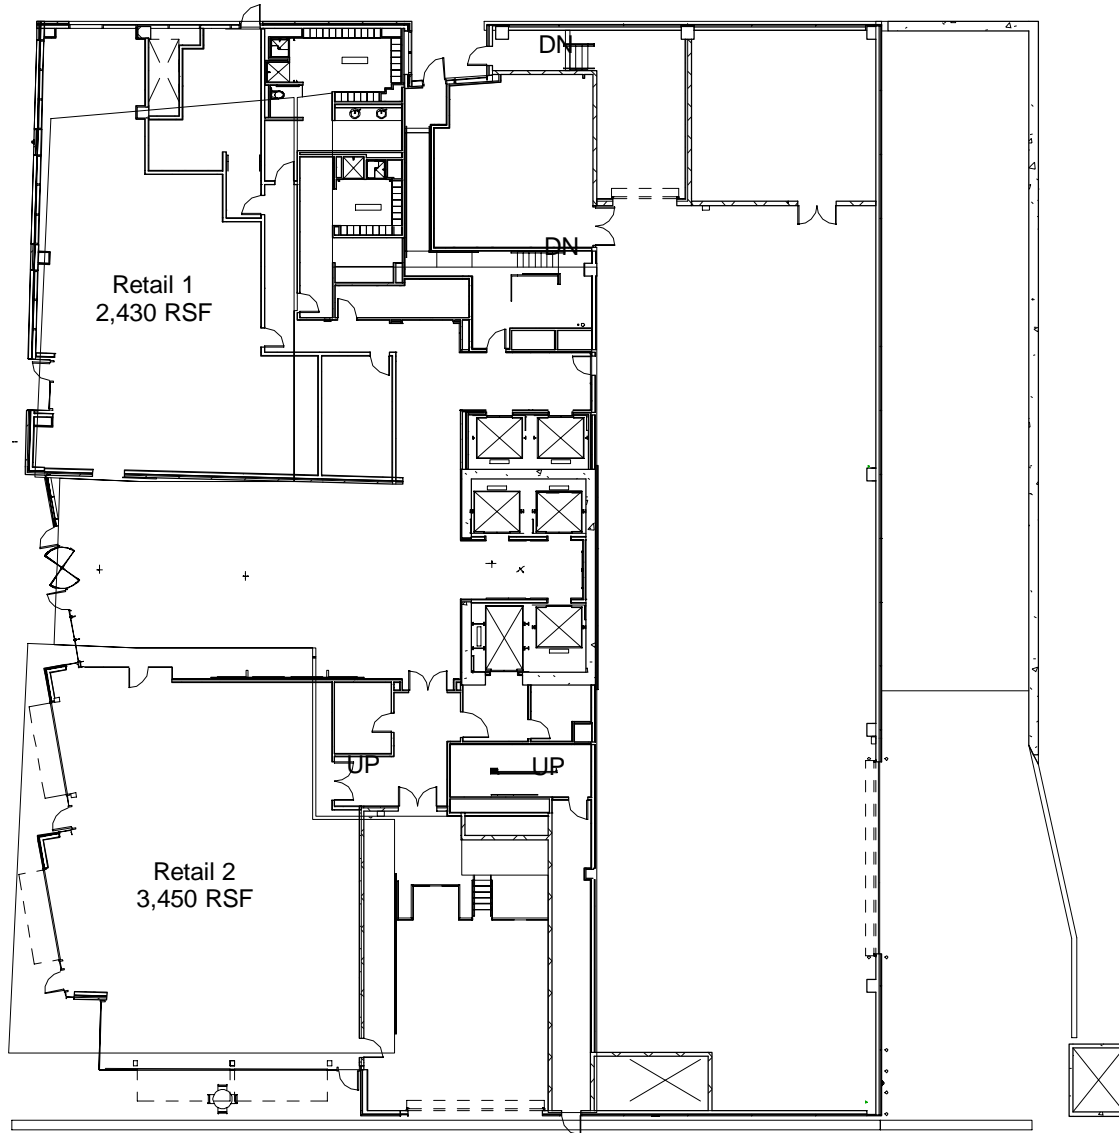

Views to Cascade Mountains

Views to Mt. Rainier

Spring District View

Urban View

Panoramic Vista

Views to Lake Washington & Downtown Seattle

Views to Downtown Bellevue

Floor Plan

Block 24 Floor 1
5,880 RSF
124th Ave NE & NE 12th St. Bellevue, WA 98005